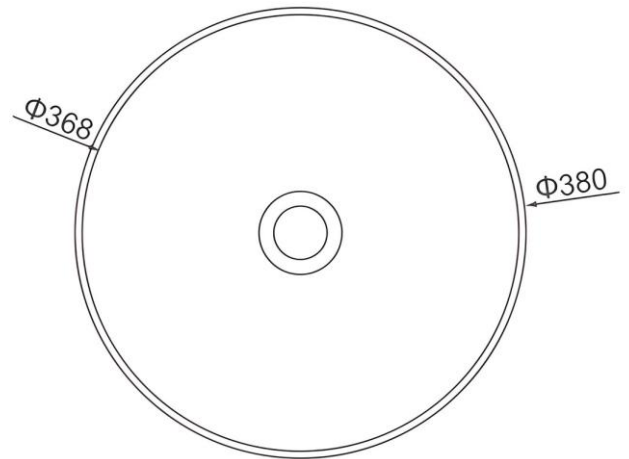

Model No: MBB-404 Wash Basin

Specification Sheet

PRODUCT SPECIFICATIONS

Product:	Granite Wash Basin
Type of Basin:	15" Inch Counter Top Basin
Special Features:	<ul style="list-style-type: none">• Durable Granite Construction• Elegant Aesthetic• Stain and Fade Resistant• Heat Resistant• Easy to Clean• Scratch and Impact Resistant
Depth:	120mm / 4.75"
Total Height:	150mm / 6"
Bowl Dimensions:	368mm Ø / 14.5" Ø
Overall Dimensions:	380mm Ø / 15" Ø
Available Colours:	<ul style="list-style-type: none">• Black• White
Material:	Granite
No. of Bowls:	Single Bowl
Accessories Included:	Drainer

Note:

- Manual measurement of various sizes has a certain error. Please refer to the actual product!
- The product may be slightly different from the picture due to the display of lights and displays.

For Warranty information and terms and conditions about this product, please [click here](#) or visit www.morzze.com